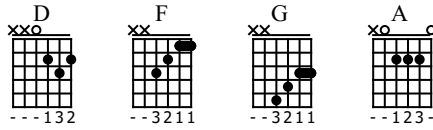

Tahm Kench Theme - League of Legends

Riot Games

Vocals - Dug Pinnick, Dark Ambience - Lustmord, Guitars - ProtoShredanoid

Music by Riot Games

Dropped D
⑥=D

Halftime laidback feel - Slow and Swampy

S-Gt

D F G

f
let ring ----- 4

1/2

D D

7

let ring ----- 4

F G A D

14

let ring ----- 4

21

G F D

let ring -----|

T			4	4	4	5	2	2	2	2	2	2	2	2	
A	5	3	0	0			3	3	3	3	3	3	3	3	12
B	0		0	0	5	5	5	5	5	5	5	5	5	5	0

28

A D

let ring -----|

T				3	3	3	3	3	3	3	3	3	3	
A	10	7	(7)	3	0	0	2	2	0	0	0	0	2	2
B	0	7	(7)	3	0	0	0	0	0	0	0	0	0	0